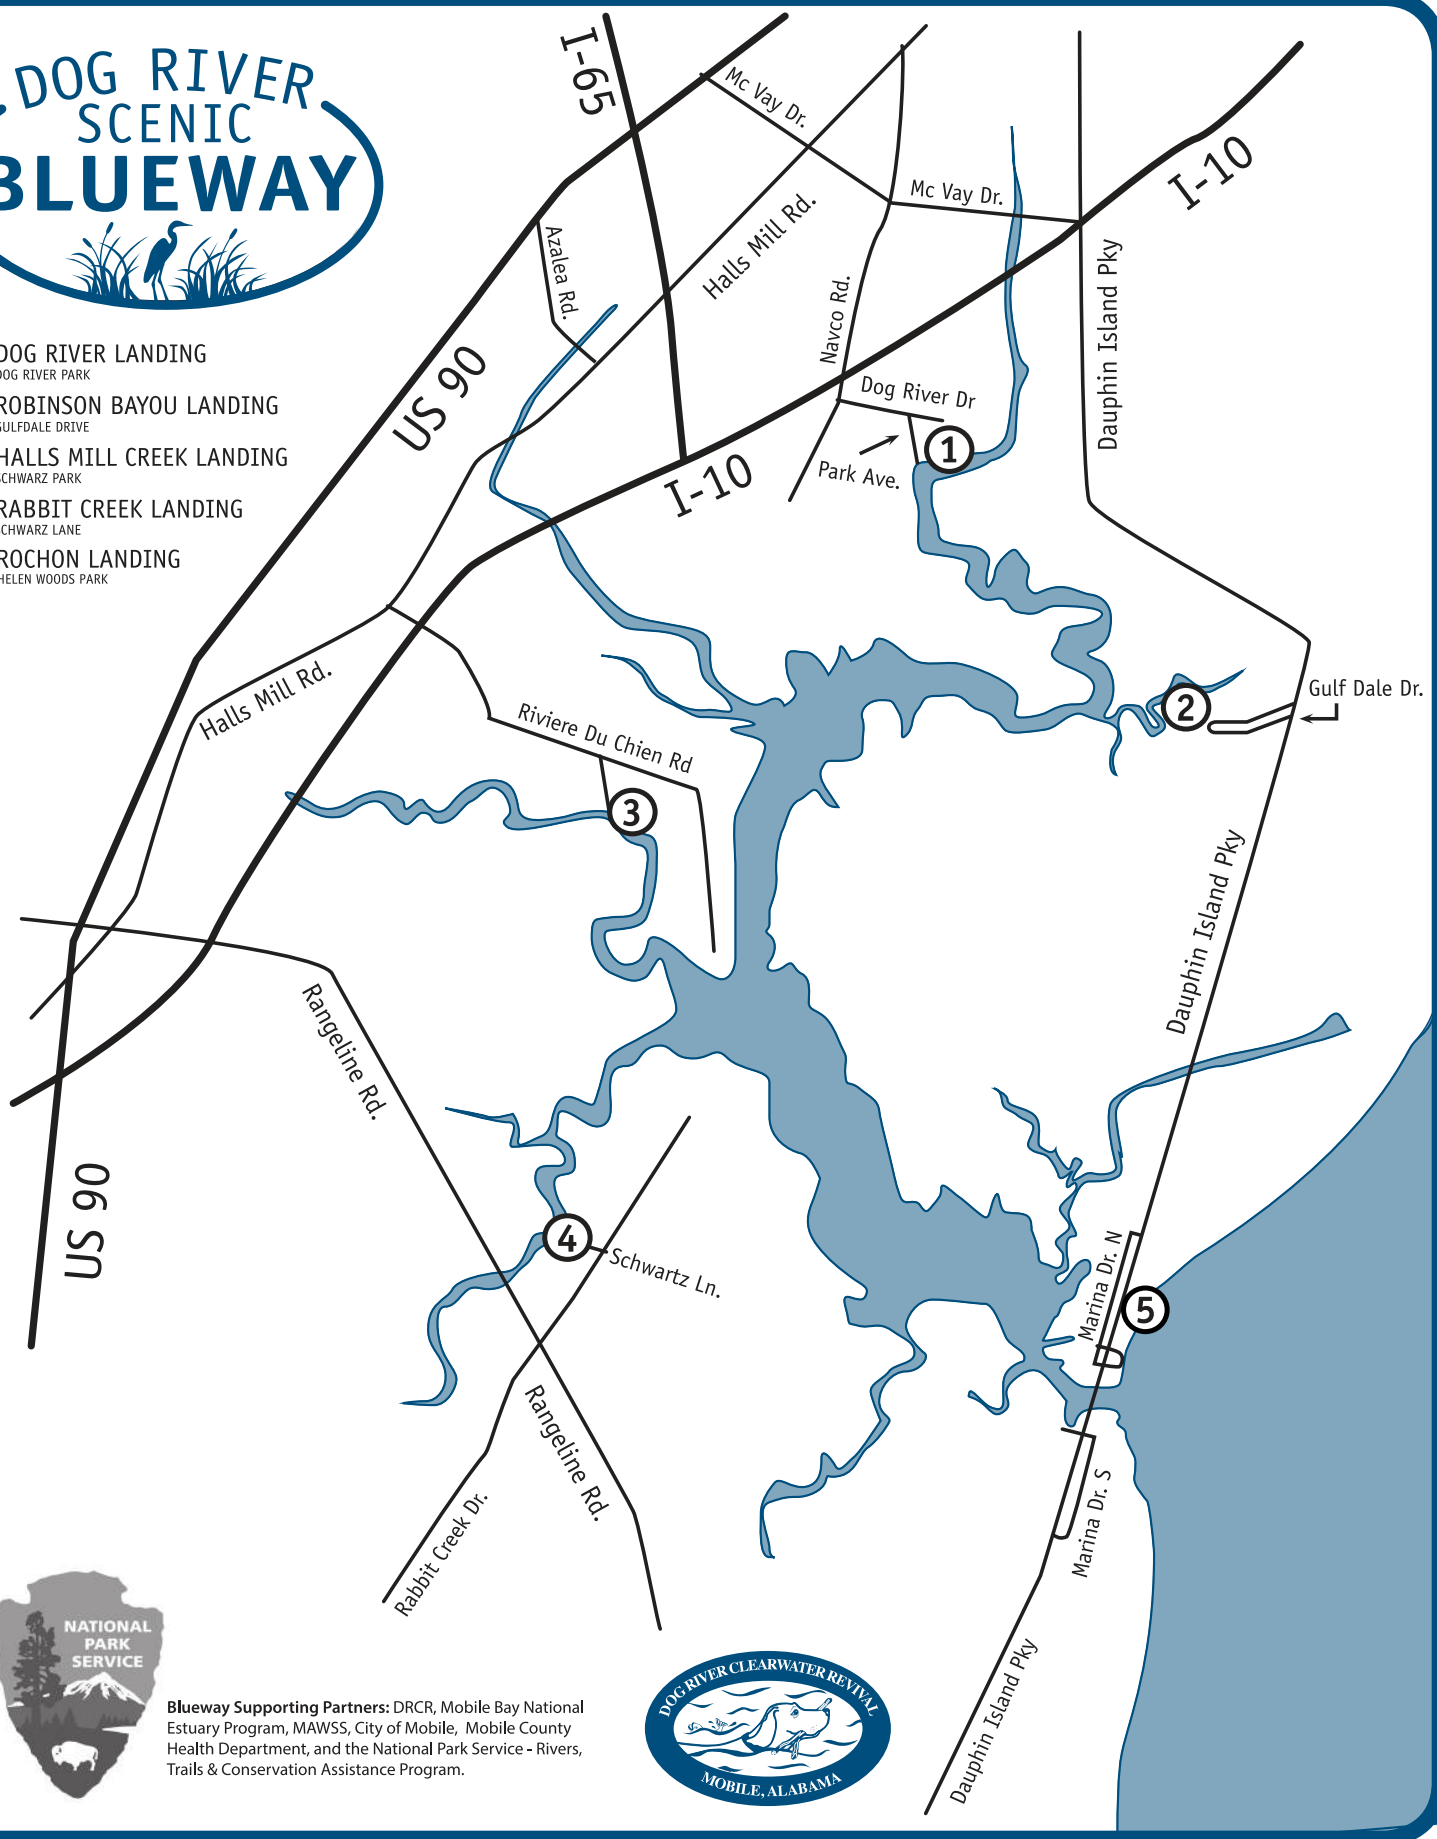

DOG RIVER SCENIC BLUEWAY

1. DOG RIVER LANDING
DOG RIVER PARK
2. ROBINSON BAYOU LANDING
GULF DALE DRIVE
3. HALLS MILL CREEK LANDING
SCHWARZ PARK
4. RABBIT CREEK LANDING
SCHWARTZ LANE
5. ROCHON LANDING
HELEN WOODS PARK

Blueway Supporting Partners: DRCR, Mobile Bay National Estuary Program, MAWSS, City of Mobile, Mobile County Health Department, and the National Park Service - Rivers, Trails & Conservation Assistance Program.