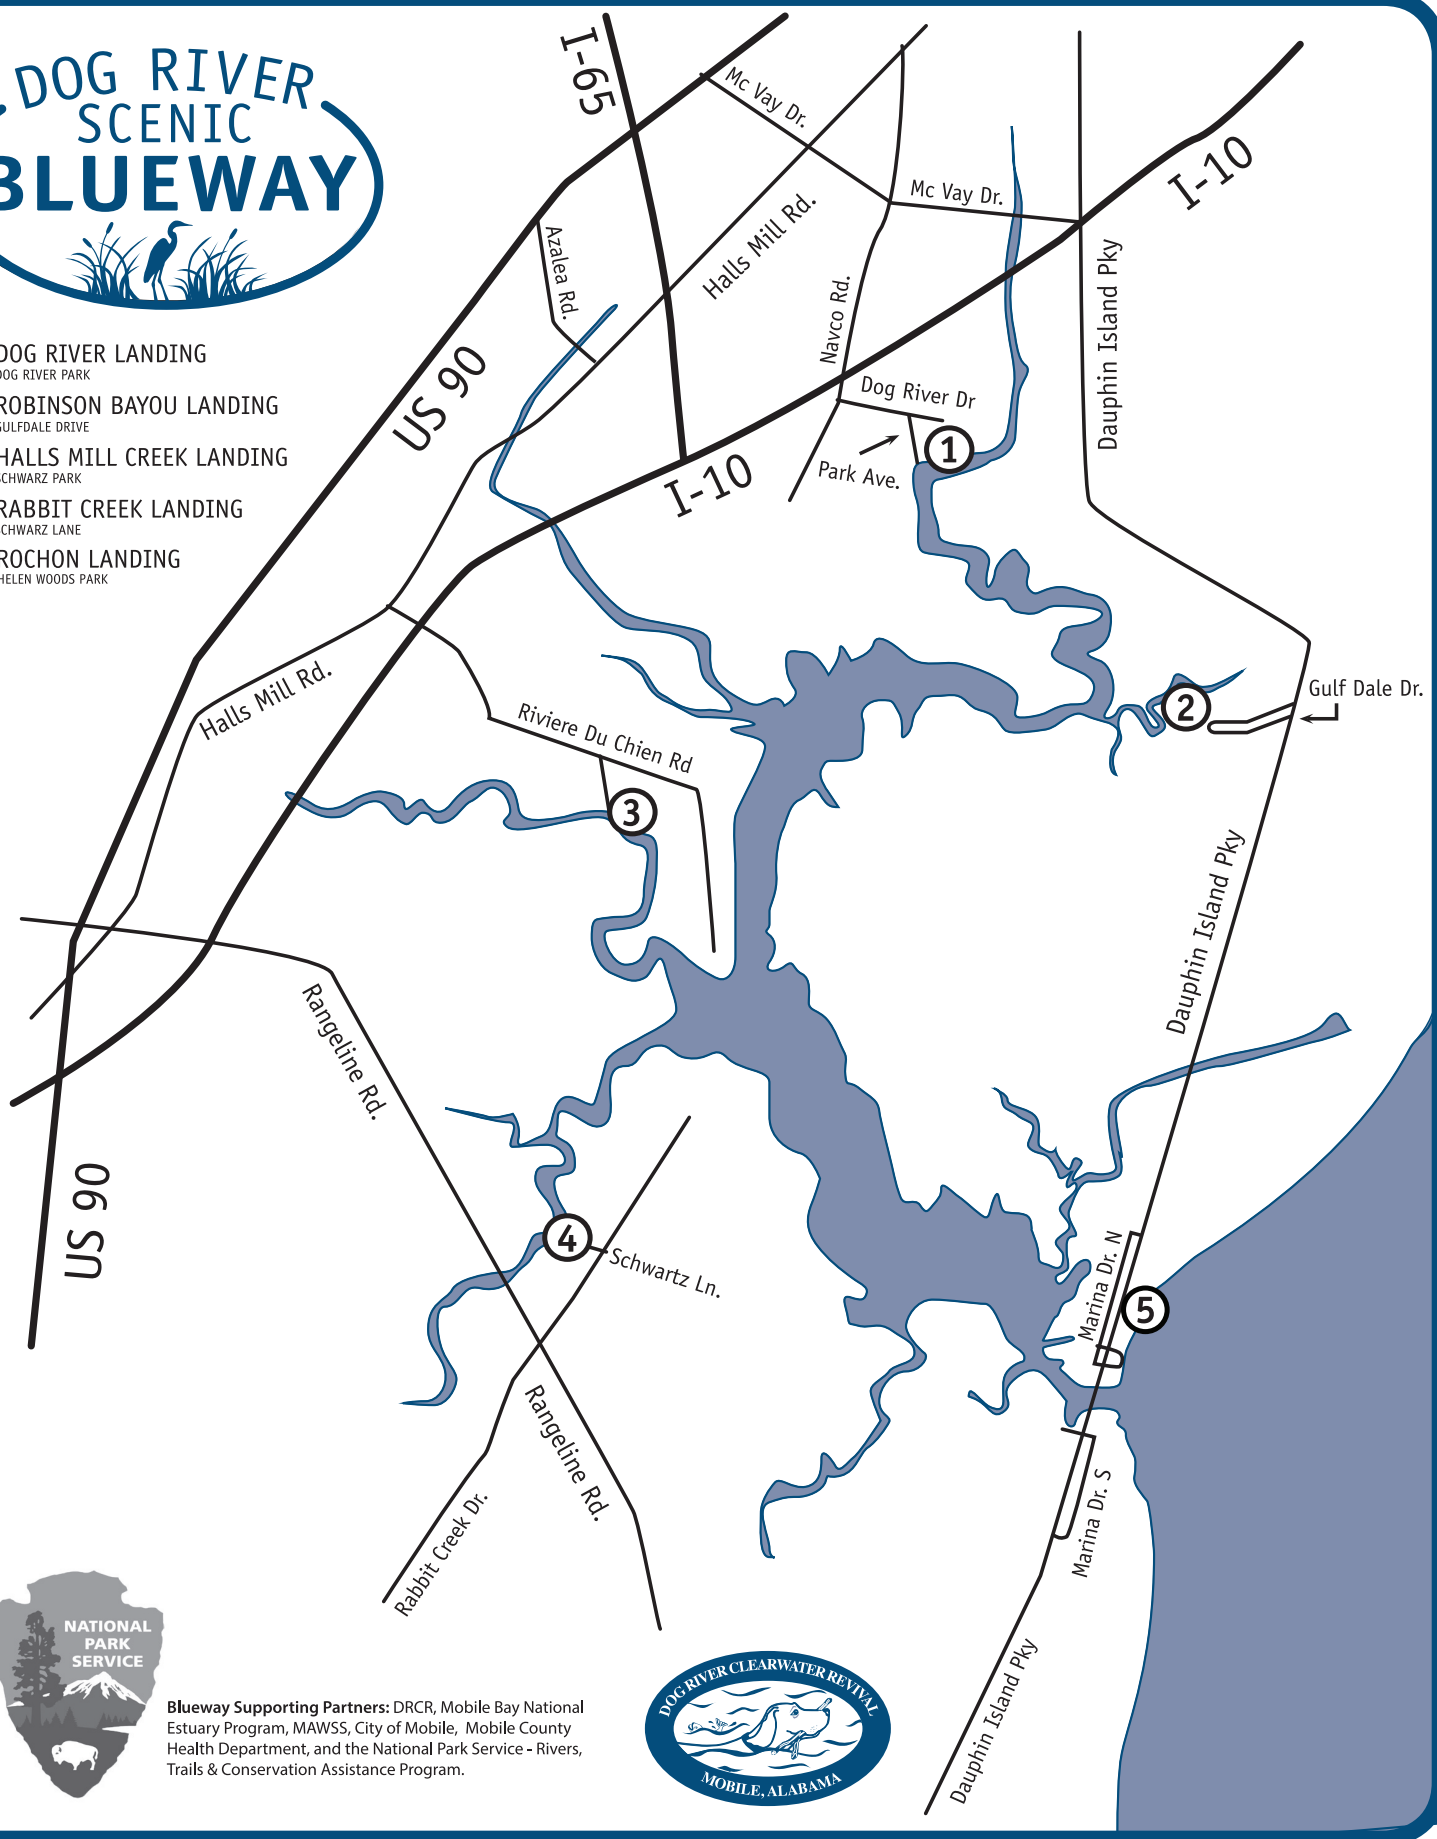

DOG RIVER SCENIC BLUEWAY

1. DOG RIVER LANDING
DOG RIVER PARK
2. ROBINSON BAYOU LANDING
GULF DALE DRIVE
3. HALLS MILL CREEK LANDING
SCHWARZ PARK
4. RABBIT CREEK LANDING
SCHWARTZ LANE
5. ROCHON LANDING
HELEN WOODS PARK

Blueway Supporting Partners: DRCR, Mobile Bay National Estuary Program, MAWSS, City of Mobile, Mobile County Health Department, and the National Park Service - Rivers, Trails & Conservation Assistance Program.